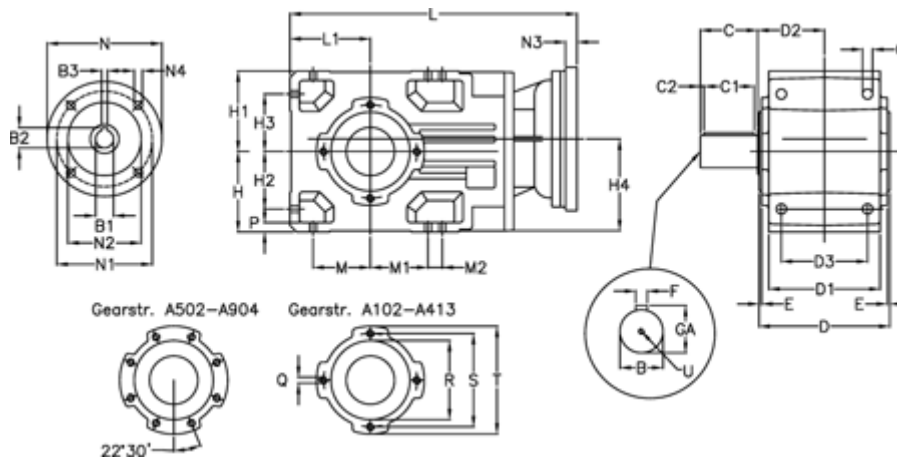

Article number: 29600107641220
 Description: Bevel helical gearbox
 A102UR-76,4-P63B5

Measures

| | | | | |
|-----------|--------------------------------|-----------|------------|-----------|
| B = 25 | D1 = 95 | H1 = 70 | M2 = 0 | Q = M8x12 |
| B1 = 11 | D2 = 63.0 | H2 = 50 | N = 140 | R = 80 |
| B2 = 12.8 | D3 = 75 | H3 = 50 | N1 = 115 | S = 100 |
| B3 = 4 | Description = A102UR-xx-P63 B5 | H4 = 83.0 | N2 = 95 | T = 120 |
| C = 45 | E = 3.0 | L = 282.5 | N3 = - | U = M8x19 |
| C1 = 35 | F = 8 | L1 = 70 | N4 = M8x19 | |
| C2 = 5.0 | GA = 28 | M = 50 | O = 9.5 | |
| D = 117 | H = 70 | M1 = 50 | P = 9 | |